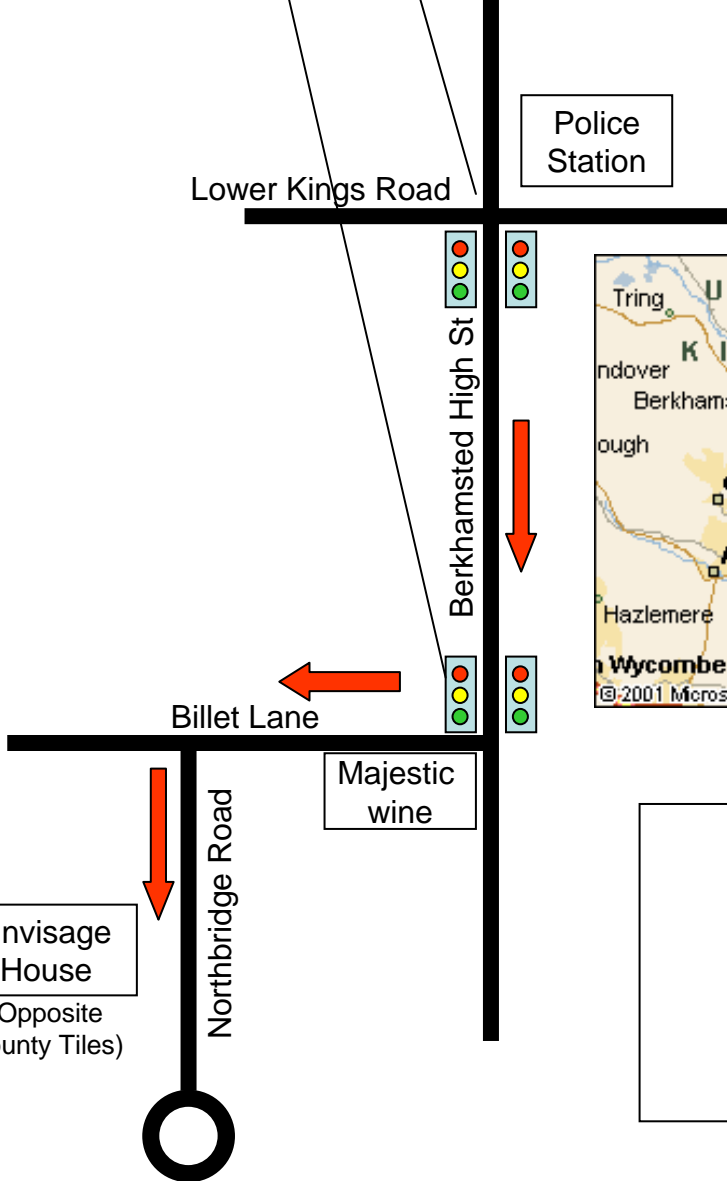

From Watermill Hotel  
(Old A4251)

WaterMill Hotel  
(opposite the  
White Horse Pub)  
On the A4251  
Tel 01442 349955

Lower Kings Road

Police  
Station

Envisage  
House  
(Opposite  
County Tiles)

Majestic  
wine